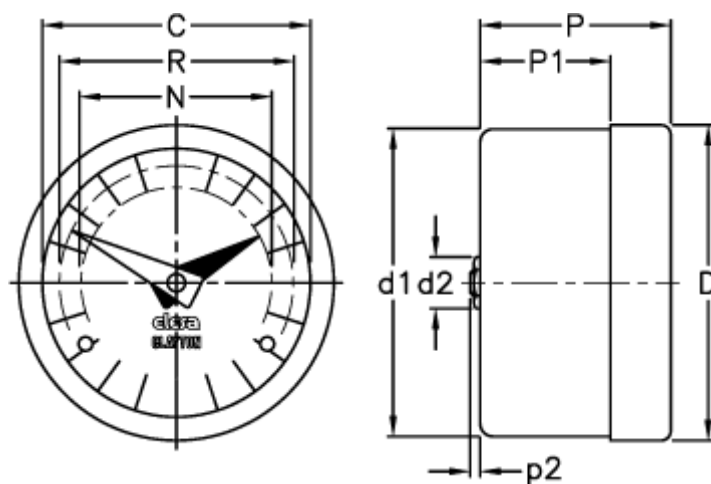

# Data Sheet

Article number: 2307020551

Description: E+G Gravity indicator  
GA02-0016-D

## Measures

C = 60

R = 51

D = 68.4

D1 = 67.0

d2 = 8

N = 44

P = 32

P1 = 19.3

p2 = 1.0